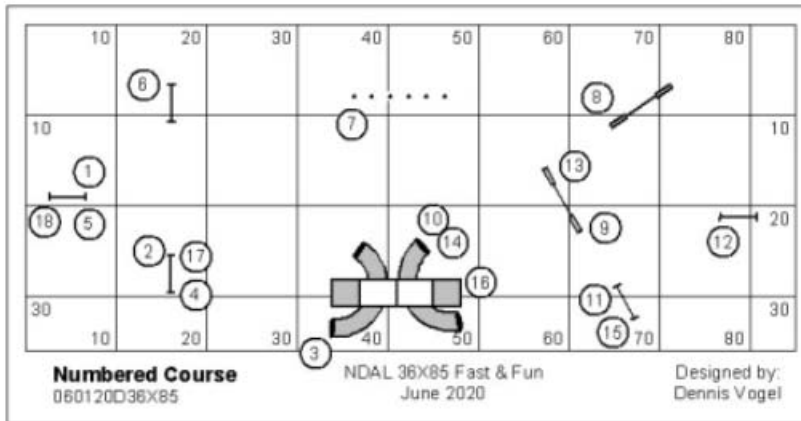

36X85 Fast & Fun

The June game for the 36×85 Fast & Fun league is a numbered course designed by Dennis Vogel. This course was originally run in NDAL league play by 46 dogs in December 2016.

A Numbered Course is scored Time, Plus Faults.