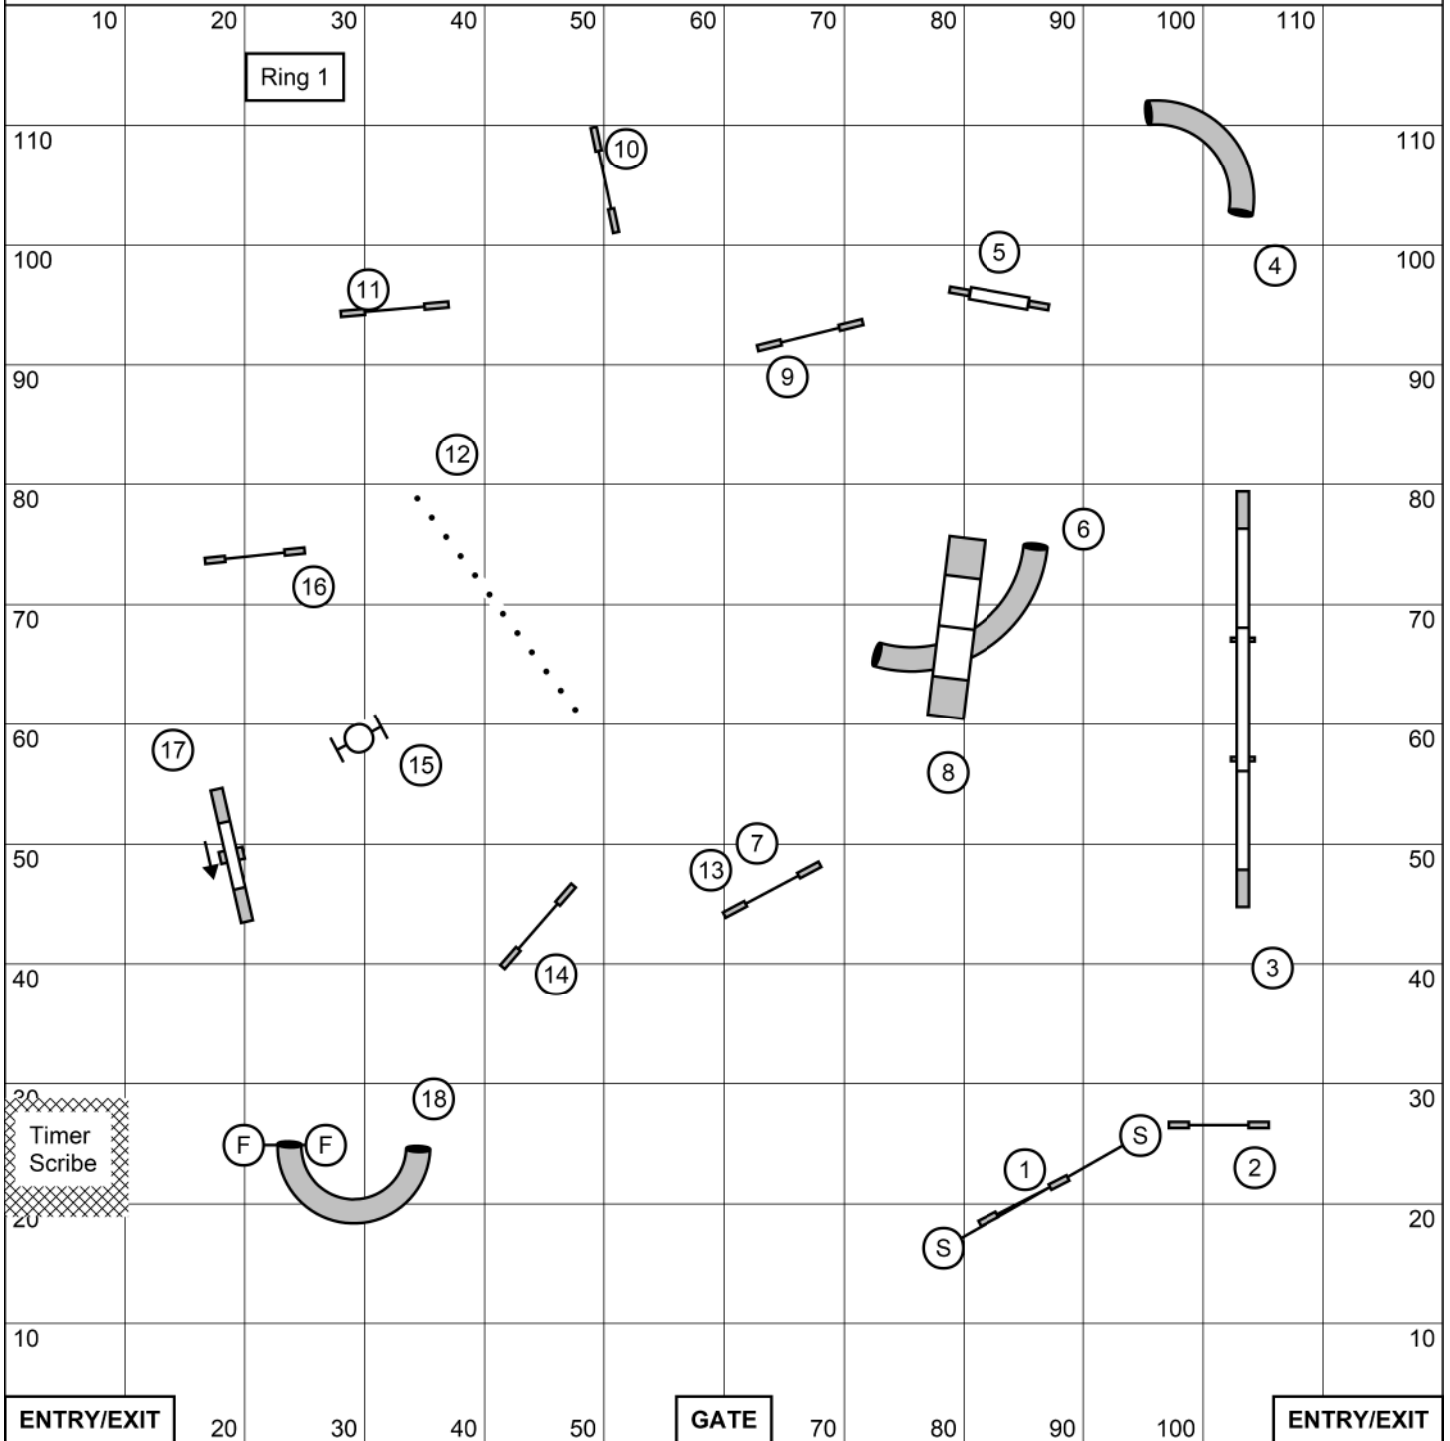

Advanced Standard 1

Paws 4 Fun Agility
Judge: Kathryn Kaiser

Ring 1 Course 1
Sat Aug 14, 2021

ENTRY/EXIT 20 30 40 50 **GATE** 70 80 90 100 **ENTRY/EXIT**

Yards =

YPS: Open = 2.75
Med = 2.45

SCT (sec): Open =
Med =
Mini = Medium + 5 =

Open Vet =
Med Vet =
Mini Vet =

CA: C. Swiney