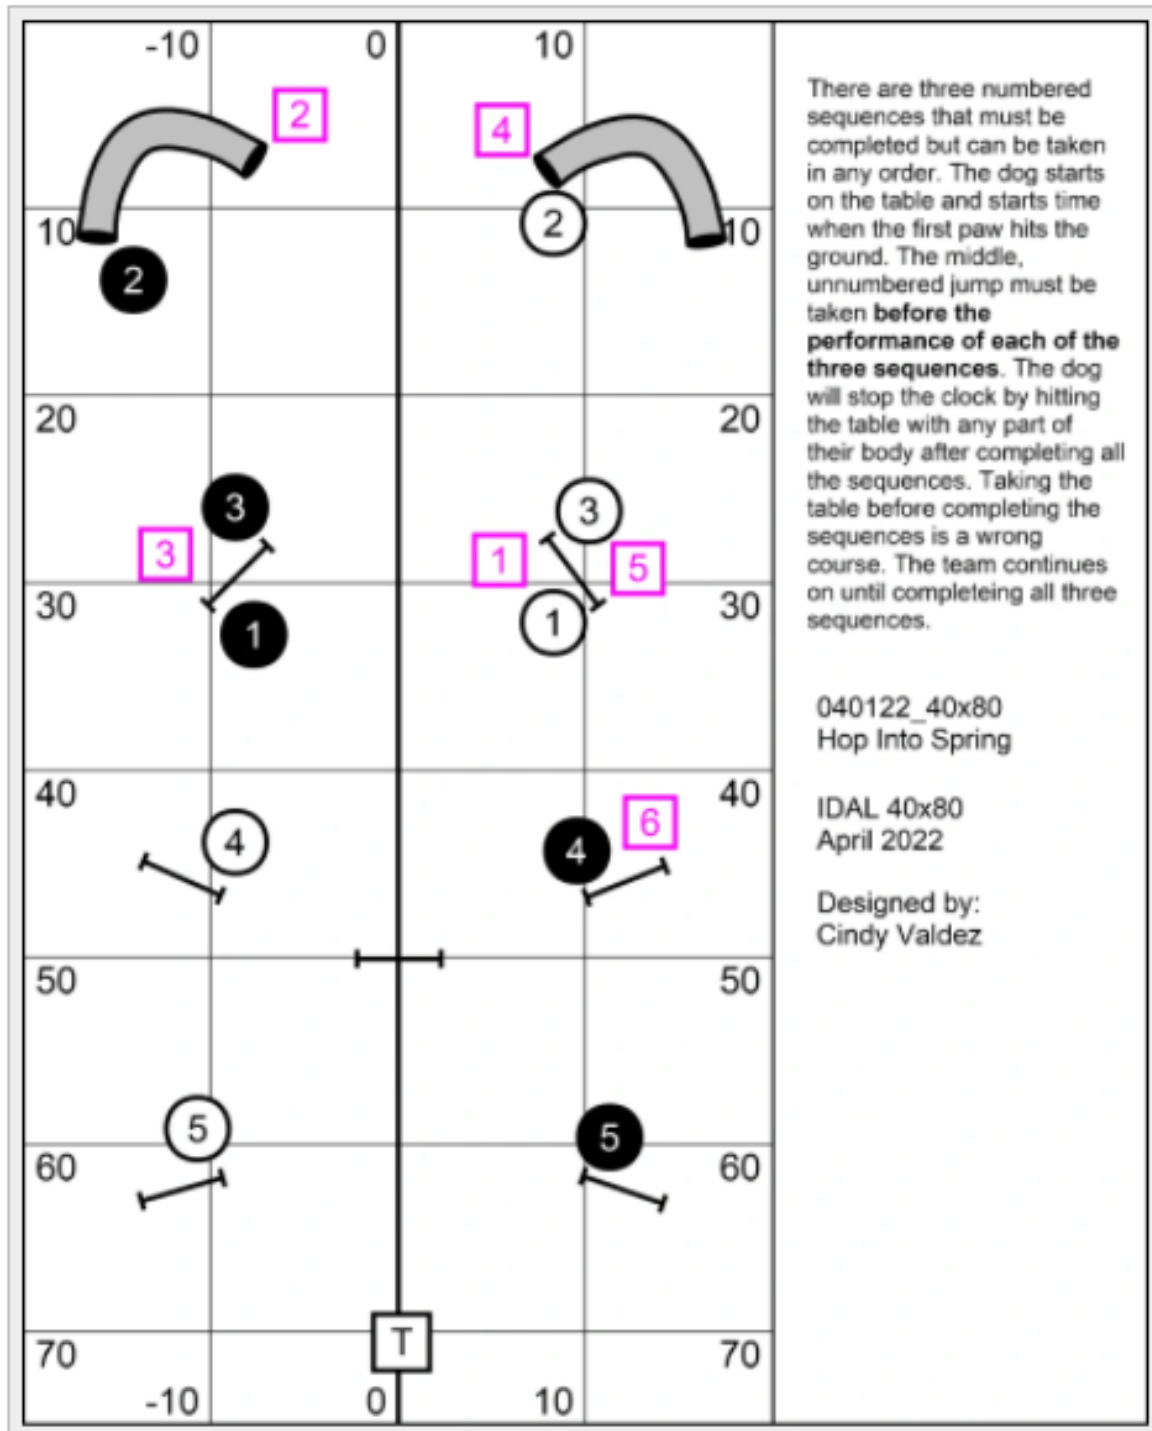

# IDAL COURSE

April 23 2022

NOTE: Scoring for this course is time plus faults.

## IDAL COURSE

April 23 2022

5 faults: Missed down contacts; wrong course (take wrong or extra obstacle, or in wrong direction); fly-off teeter if the down ramp does not touch the ground; dropped bar; outside assistance; leaving table before end of count or weaves-missed poles up to 3 attempts; no refusals except on UP contacts (eg. if the UP contact zone is missed *on a side mount*, or dog puts 4 paws on and then takes them off, or the dog stops or turns away from a contact obstacle after having clearly begun the approach, or by running past the run-out plane of the obstacle (A run-out plane is the point at which the dog cannot make an approach to the contact obstacle without turning back to begin the approach again. This line shall be drawn through the back edge of the contact zones)); use of toy/food during run (5 faults max no matter how many times used); equipment aids (eg. channel weaves no more than 1 inch apart (can be used for veteran or returning from an injury etc), teeter assist)