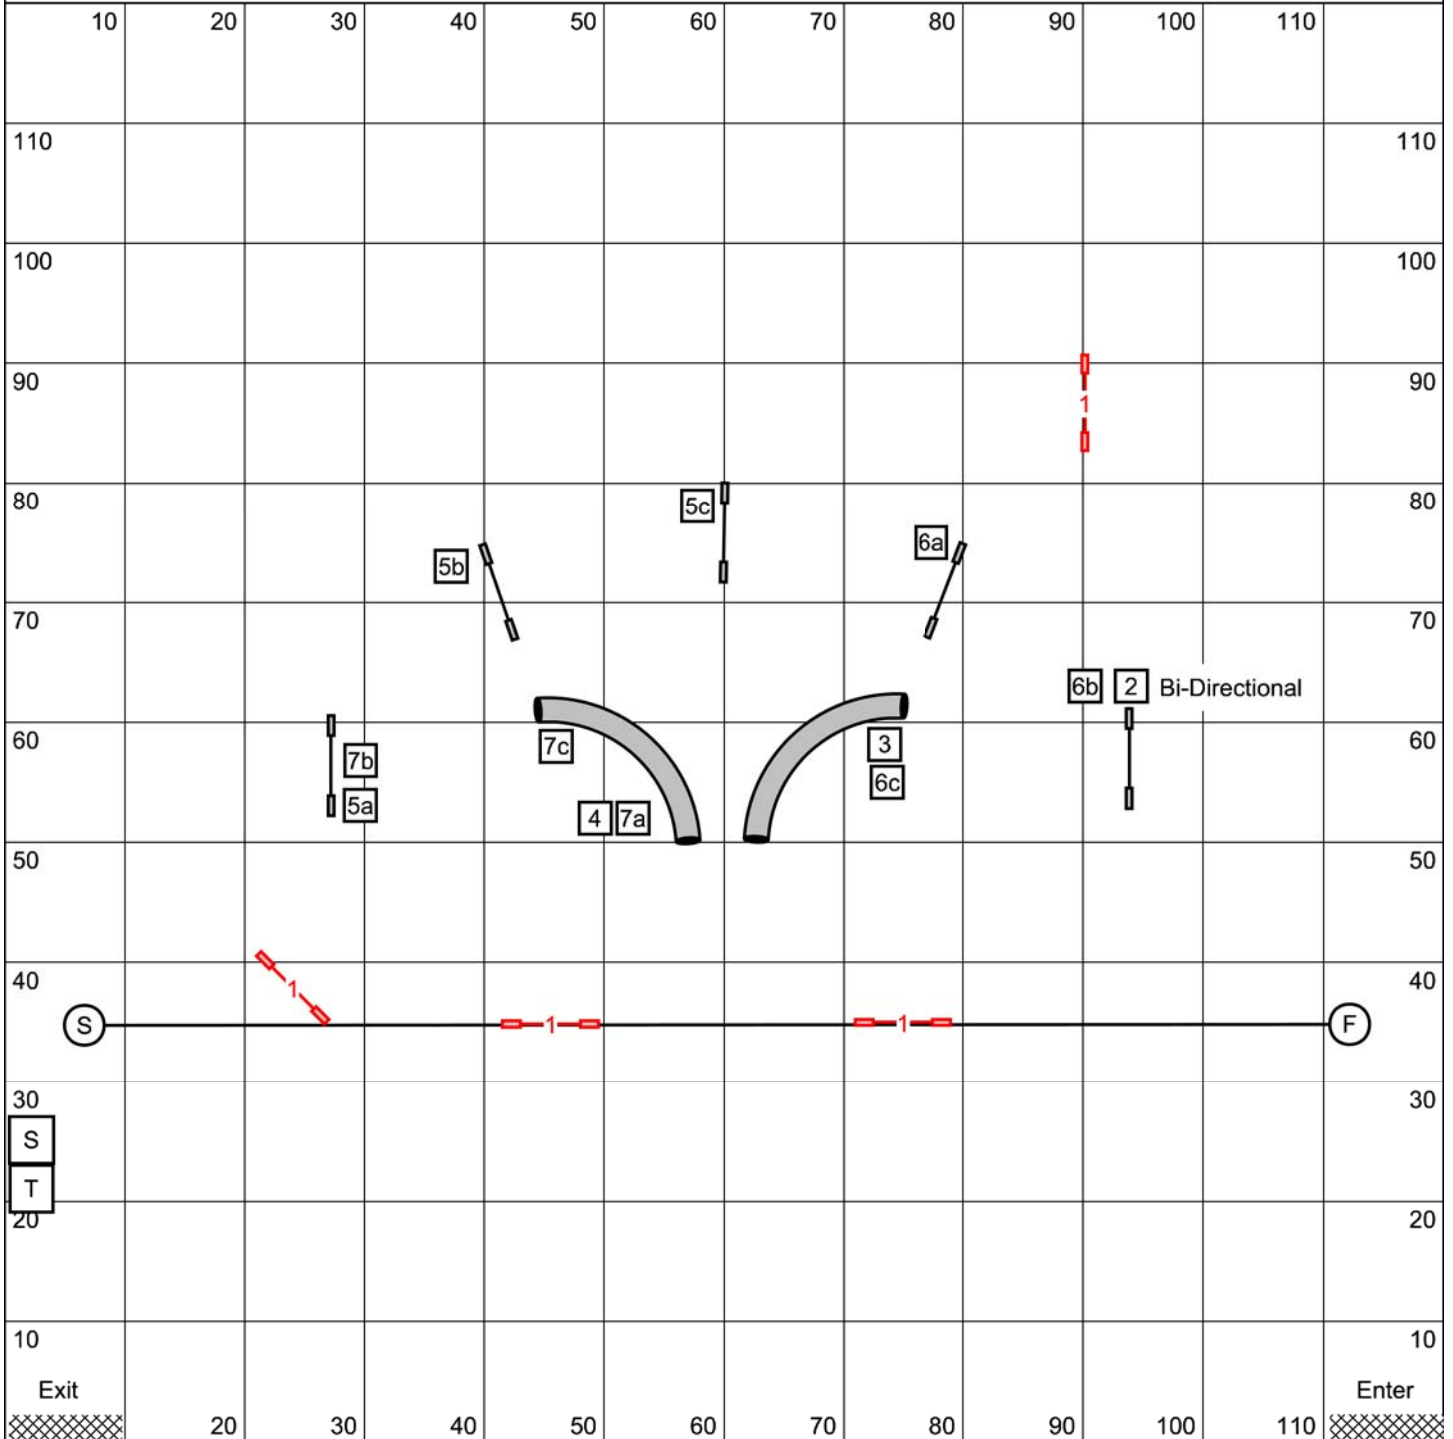

Day 1, Course 4, Ring 2  
 Judge: Monica Terry

# Advanced Snooker

Paws4Fun Agility  
 June 13, 2020

60 Seconds  
 Open (20/24R, 20/16S): Pts 37      Open Vet (20/16V, 16/12DD): Pts 32  
 Medium (16/12R, 12/8S): Pts 37      Medium Vet (12/8V, 8/4DD): Pts 32  
 Mini (8R, 4S): Pts 35      Mini Vet (4V): Pts 30  
 Combos multi-directional in OPENING  
 Combos as numbered in CLOSING other than Jump #2 is B-Directional and Jump #6b is Bi-Directional