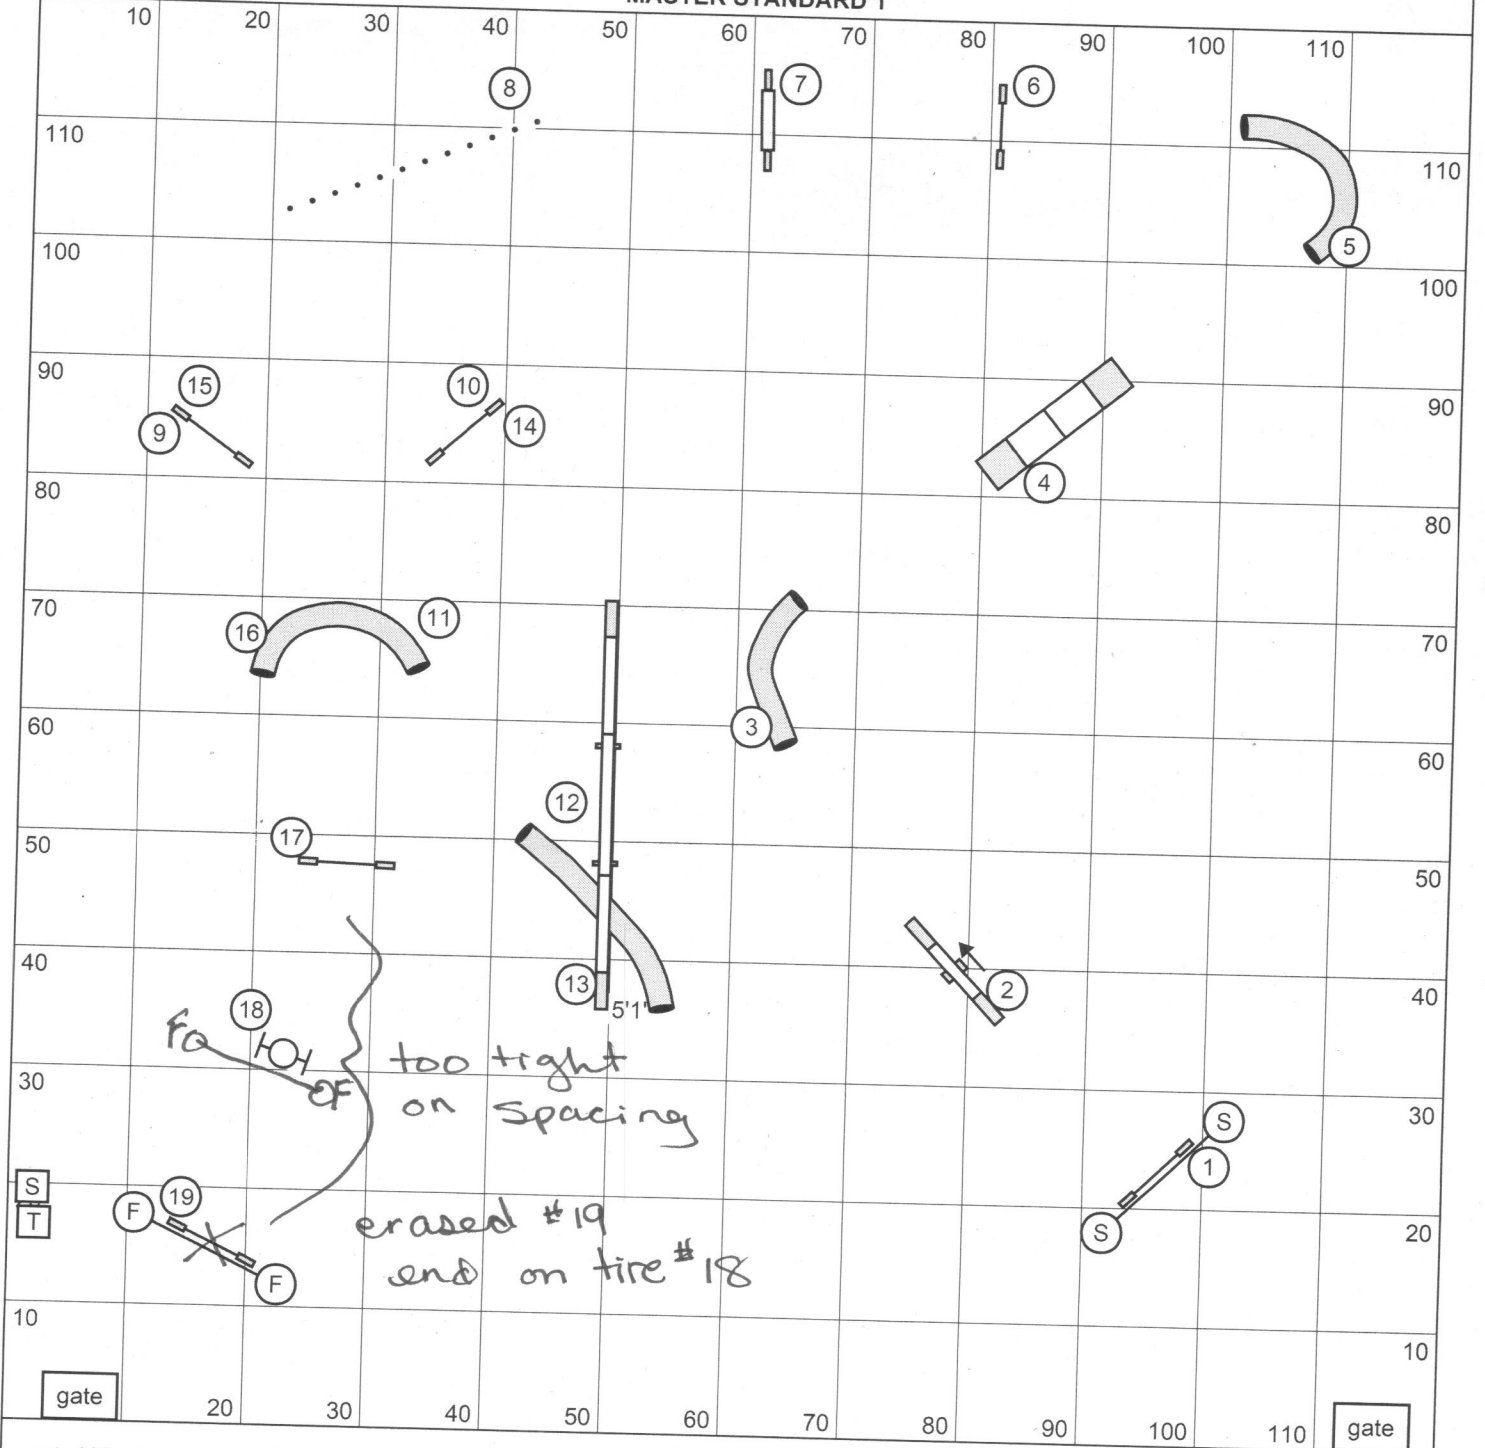

r1 c3

MASTER STANDARD 1

est: 182 yds

actual 188 yds

Open: @ 3.10 yps: 61
 Medium: @ 2.90 yps: 65
 Mini: Medi + 5 sec: 70

Vets 73
 Vets 78
 Vets 84

Paws4Fun
 judge: Lona O'Reilly
 Saturday, Sept. 7, 2019

Lona O'Reilly