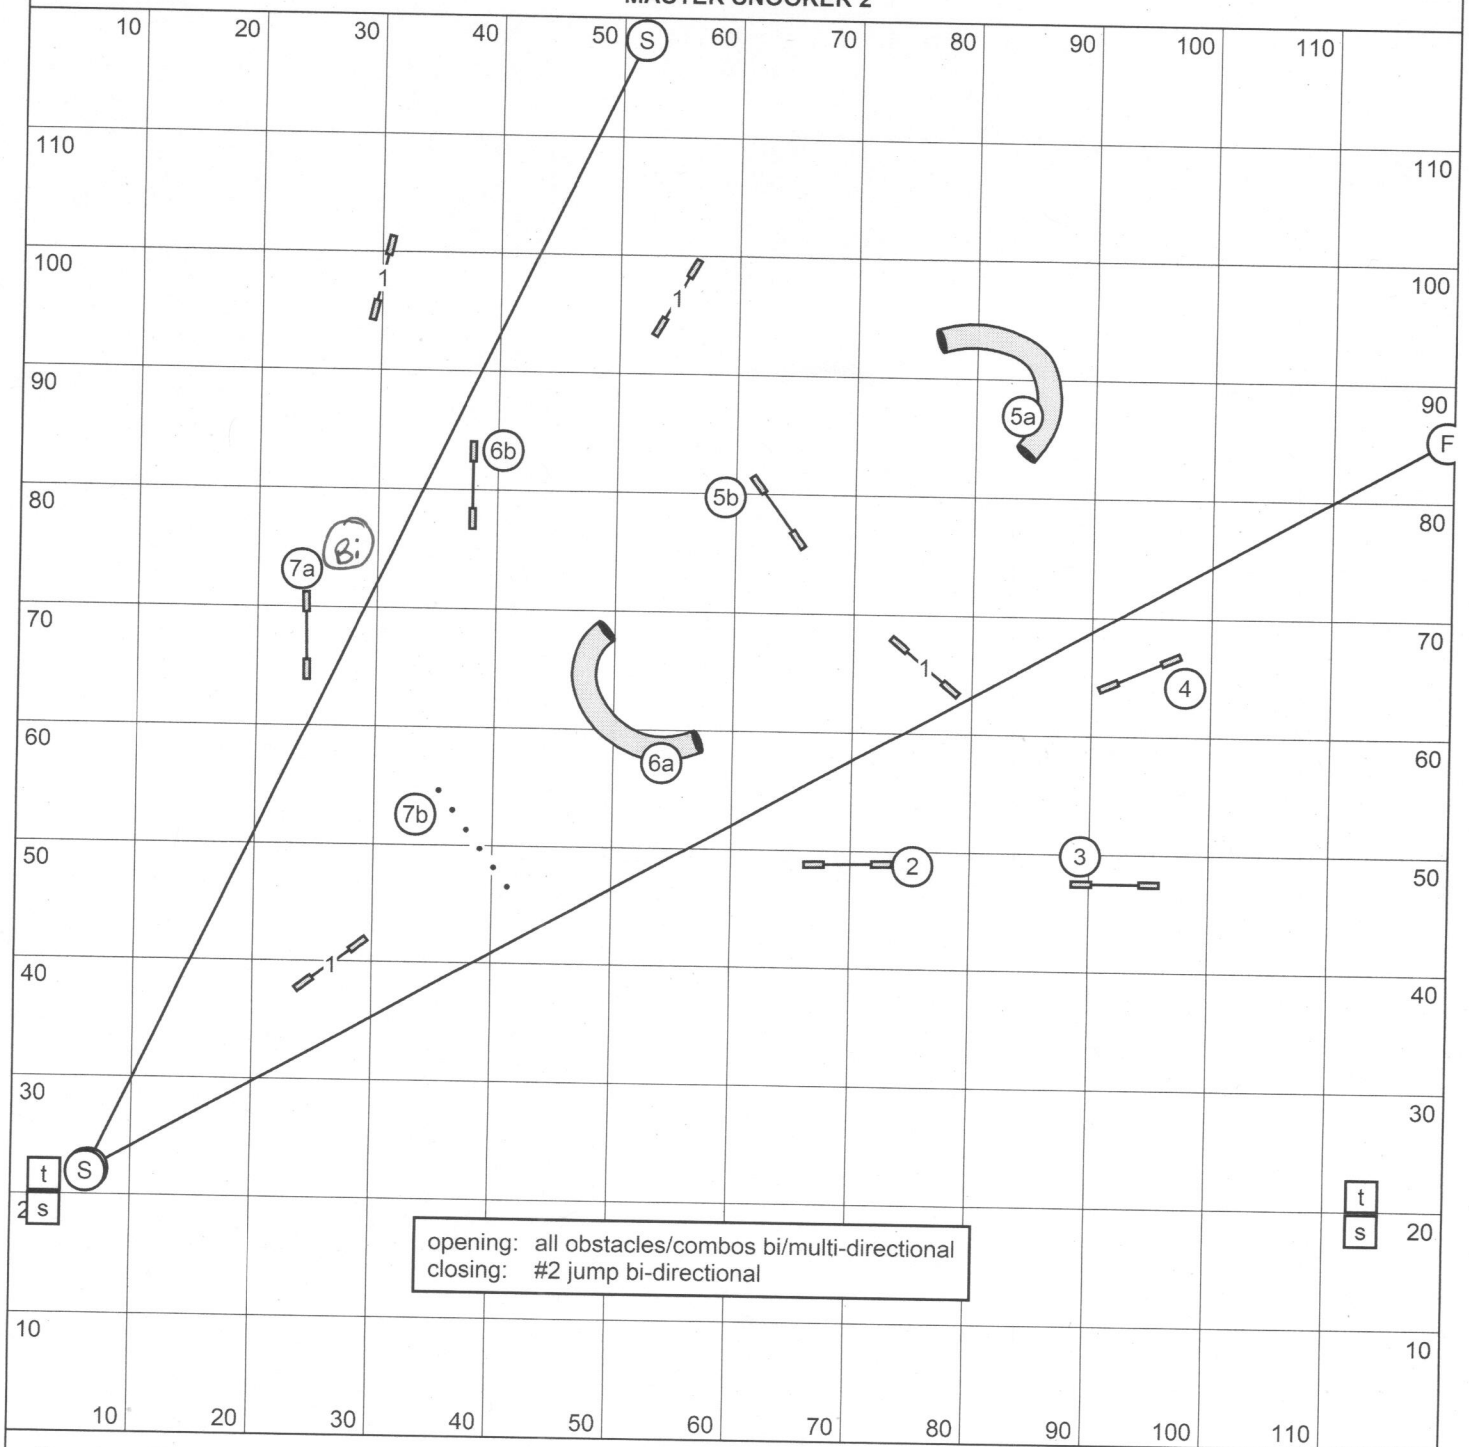

r2 c4

### MASTER SNOOKER 2

Opening: 55s - all dogs  
 points: Open & Medi: 40 Vets: 34  
 Mini: 38 Vets: 32

Paws4Fun  
 judge: Lona O'Reilly  
 Sunday, Sept. 8, 2019

*Lona O'Reilly*